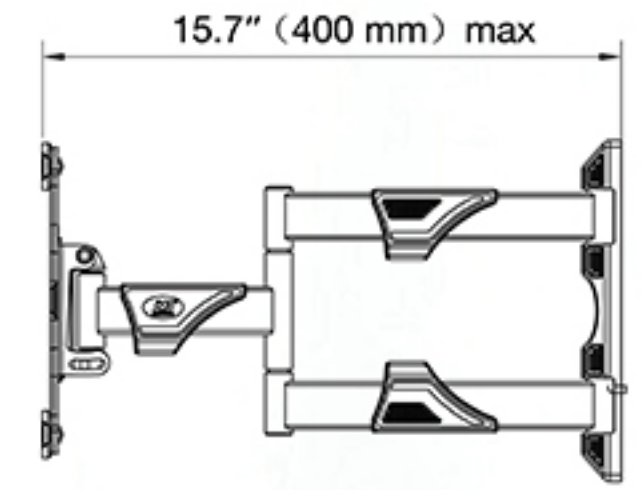

www.new-nb.com

P4 Ergonomics Interactive Cantilever

Screen Size
32"-55"

Capacity
60 lbs (27.2 kg)

VESA
100×100-400×400mm

Rotation
+4°/-4°

Tilt
+8°/-5°

Swivel
180°

2" (50 mm) min